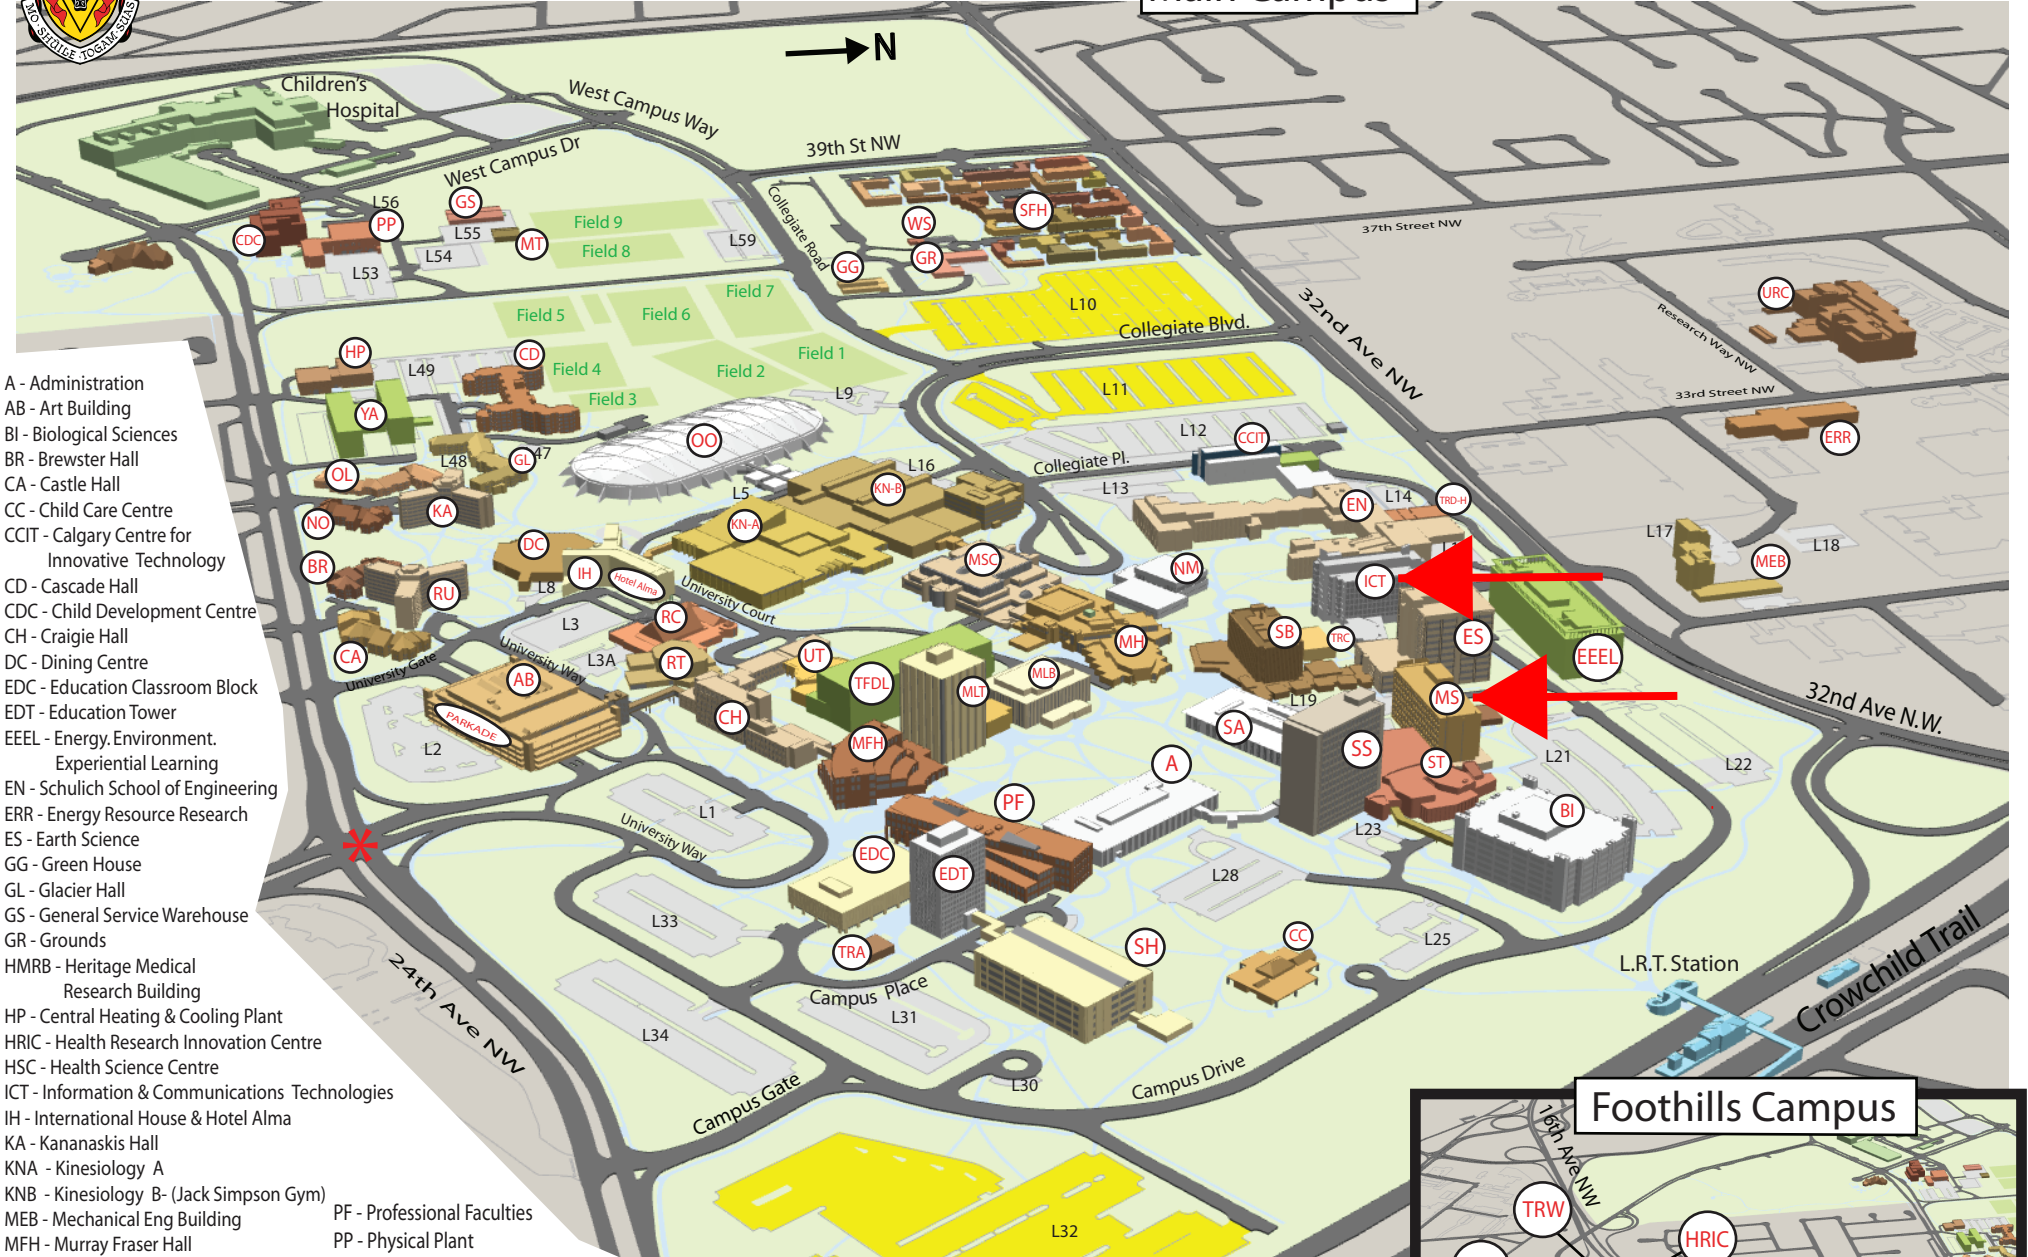

Main Campus

- A - Administration
- AB - Art Building
- BI - Biological Sciences
- BR - Brewster Hall
- CA - Castle Hall
- CC - Child Care Centre
- CCIT - Calgary Centre for Innovative Technology
- CD - Cascade Hall
- CDC - Child Development Centre
- CH - Craigie Hall
- DC - Dining Centre
- EDC - Education Classroom Block
- EDT - Education Tower
- EEEL - Energy, Environment, Experiential Learning
- EN - Schulich School of Engineering
- ERR - Energy Resource Research
- ES - Earth Science
- GG - Green House
- GL - Glacier Hall
- GS - General Service Warehouse
- GR - Grounds
- HMRB - Heritage Medical Research Building
- HP - Central Heating & Cooling Plant
- HRIC - Health Research Innovation Centre
- HSC - Health Science Centre
- ICT - Information & Communications Technologies
- IH - International House & Hotel Alma
- KA - Kananaskis Hall
- KNA - Kinesiology A
- KNB - Kinesiology B- (Jack Simpson Gym)
- MEB - Mechanical Eng Building
- MFH - Murray Fraser Hall
- MH - MacEwan Hall
- MLB - MacKimmie Library Block
- MLT - MacKimmie Library Tower
- MS - Math Science
- MSC - MacEwan Student Centre
- MT - Materials Handling Facility
- NM - Nickle Arts Museum
- NO - Norquay Hall
- OL - Olympus Hall
- OO - Olympic Oval
- OVC - Olympic Volunteer Centre
- PP - Physical Plant
- RC - Rozsa Centre
- RT - Reeve Theatre
- RU - Rundle Hall
- SA - Science A Building
- SB - Science B Building
- TRD-H - Trailer D - H
- TRW - Teaching Research & Wellness
- URC - University Research Centre
- UT - University Theatre
- WS - Weather Station
- YA - Yamnuska Hall
- PF - Professional Faculties
- PP - Physical Plant
- RC - Rozsa Centre
- RT - Reeve Theatre
- RU - Rundle Hall
- SA - Science A Building
- SB - Science B Building
- TRD-H - Trailer D - H
- TRW - Teaching Research & Wellness
- URC - University Research Centre
- UT - University Theatre
- WS - Weather Station
- YA - Yamnuska Hall

UCMAPS Aug 4, 2011

 Public Parking

 Main Entrance

Foothills Campus